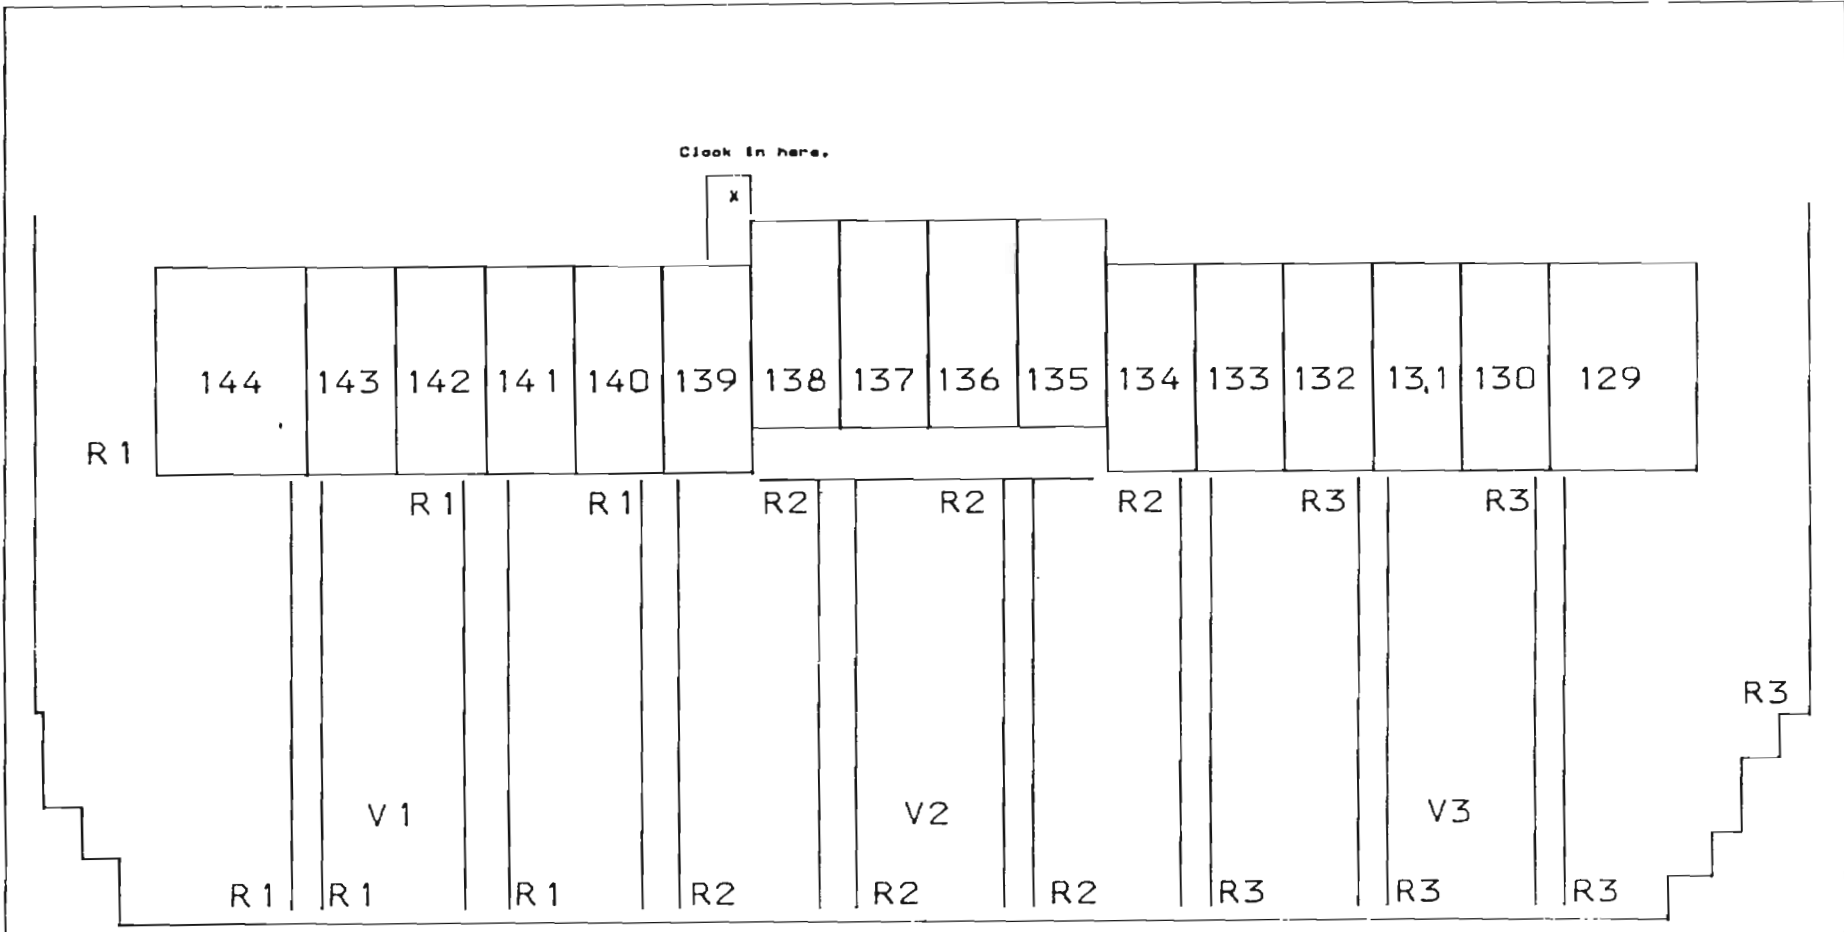

Water from Bld-C

Clock located in Bld-C

Building -B

- 34 Pop-Ups
- 3 Rotarys
- 4 Zones
- 1 Twelve Zone Clock

Building -C

- 35 Pop-Ups
- 4 Rotarys
- 4 Zones
- 1 Twelve Zone Clock

Building -D

P 12  
Flower Bed

R 12  
V 12  
R 12

R 7  
V 7

- 38 Pop-Ups
- 3 Rotarys
- 5 Zones

Clock In Bid-D  
Water from Bid-D

Building -E

Clock in here.

x

17 Rotaries  
 3 Zones  
 1 Six Zone Clock  
 Water from Bld-D