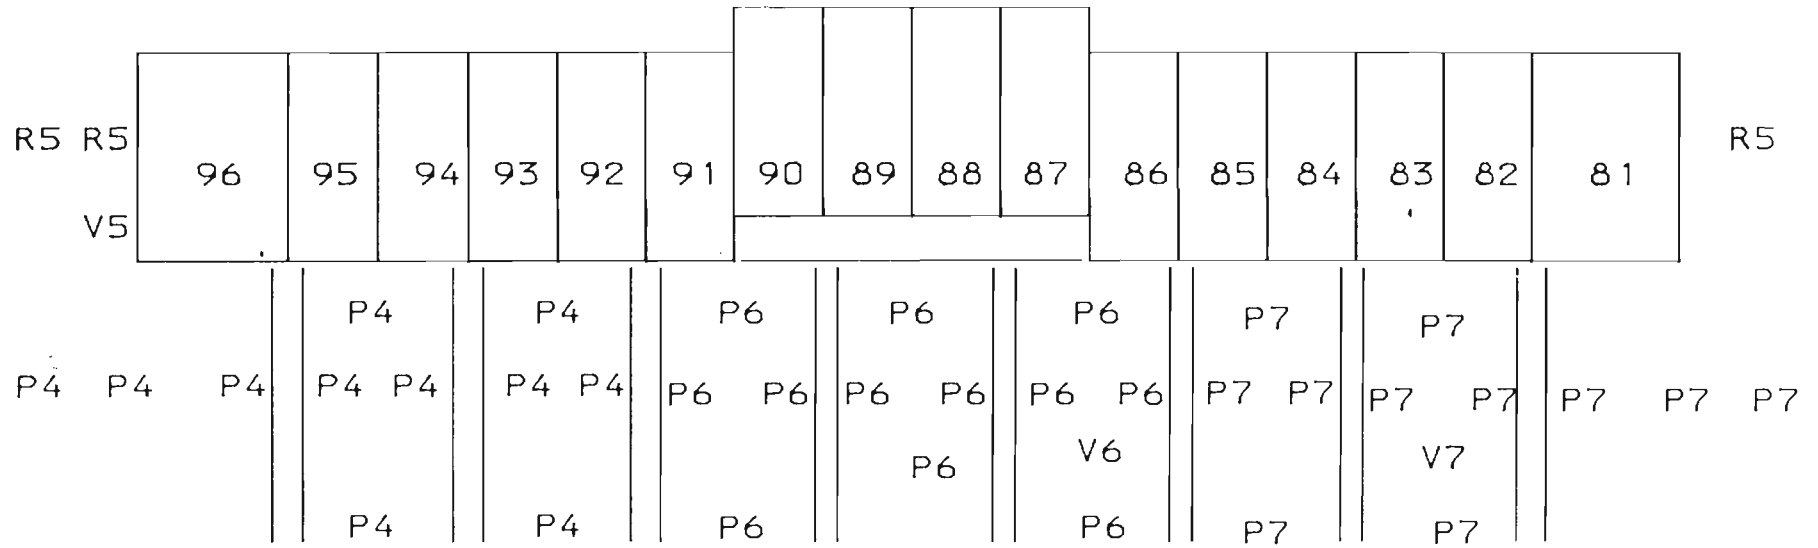

R2

P1

P1

P1

P1 P1 P1 P1 P1

12 Pop-Ups

10 Rotarys

3-Zones

Water from Bld-C

Clock located in Bld-C

Building -B

- 34 Pop-Ups
- 3 Rotarys
- 4 Zones
- 1 Twelve Zone Clock

Building -C

- 35 Pop-Ups
- 4 Rotarys
- 4 Zones
- 1 Twelve Zone Clock

Building -D

P 12  
Flower Bed