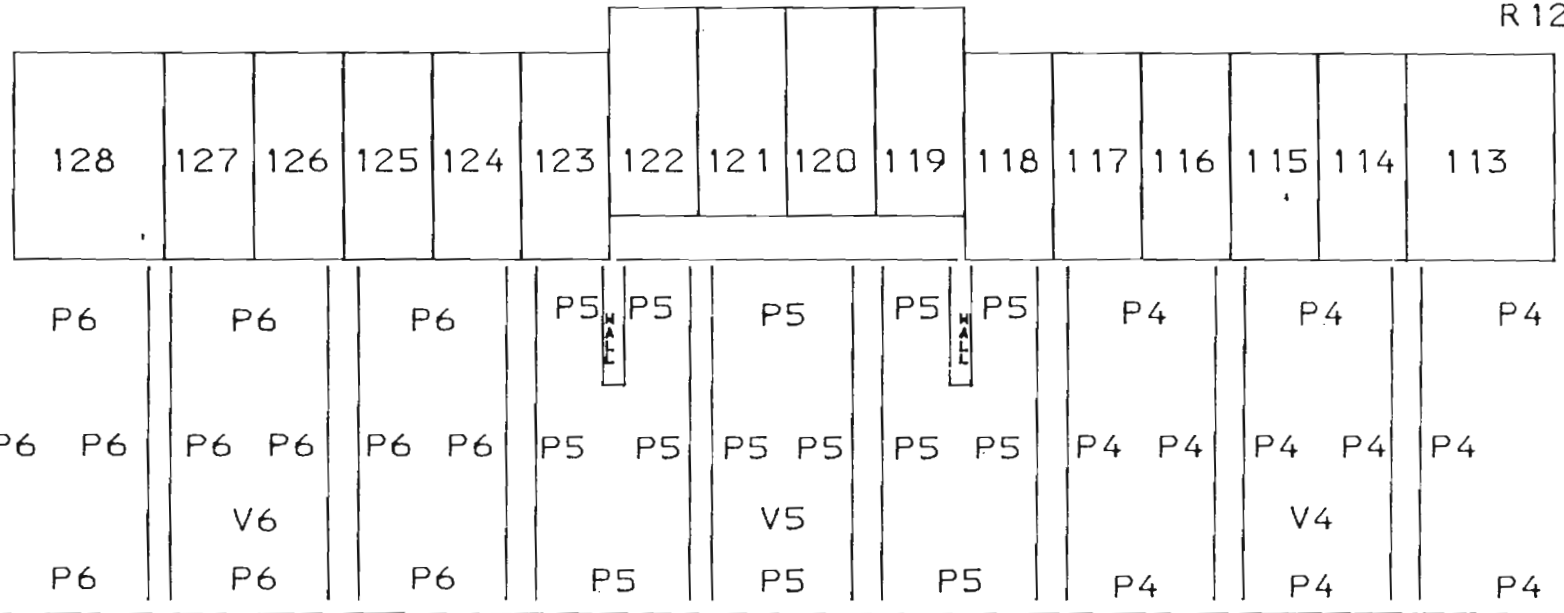

Water from Bld-C

Clock located in Bld-C

Building -B

- 34 Pop-Ups
- 3 Rotarys
- 4 Zones
- 1 Twelve Zone Clock

Building -C

- 35 Pop-Ups
- 4 Rotarys
- 4 Zones
- 1 Twelve Zone Clock

Building -D

P 12  
Flower Bed

R 12  
V 12  
R 12

R 7  
V 7

- 38 Pop-Ups
- 3 Rotarys
- 5 Zones

Clock In Bid-D  
Water from Bid-D

Building -E

Clock in here.

x

17 Rotaries  
 3 Zones  
 1 Six Zone Clock  
 Water from Bld-D