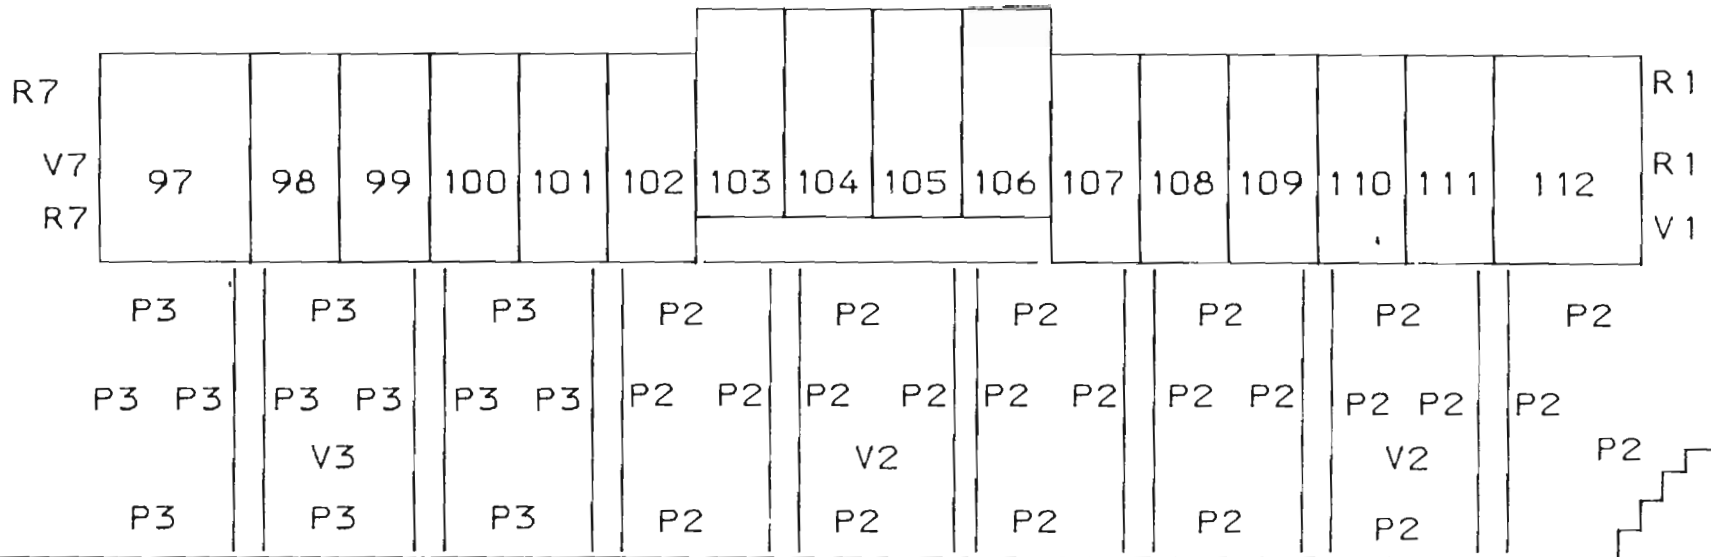

Water from Bld-C

Clock located in Bld-C

Building -B

- 34 Pop-Ups
- 3 Rotarys
- 4 Zones
- 1 Twelve Zone Clock

Building -C

- 35 Pop-Ups
- 4 Rotarys
- 4 Zones
- 1 Twelve Zone Clock

Building -D

P 12  
Flower Bed

R 12  
V 12  
R 12

R 7  
V 7

- 38 Pop-Ups
- 3 Rotarys
- 5 Zones

Clock In Bid-D  
Water from Bid-D

Building -E

Clock in here.

x

17 Rotaries  
 3 Zones  
 1 Six Zone Clock  
 Water from Bld-D